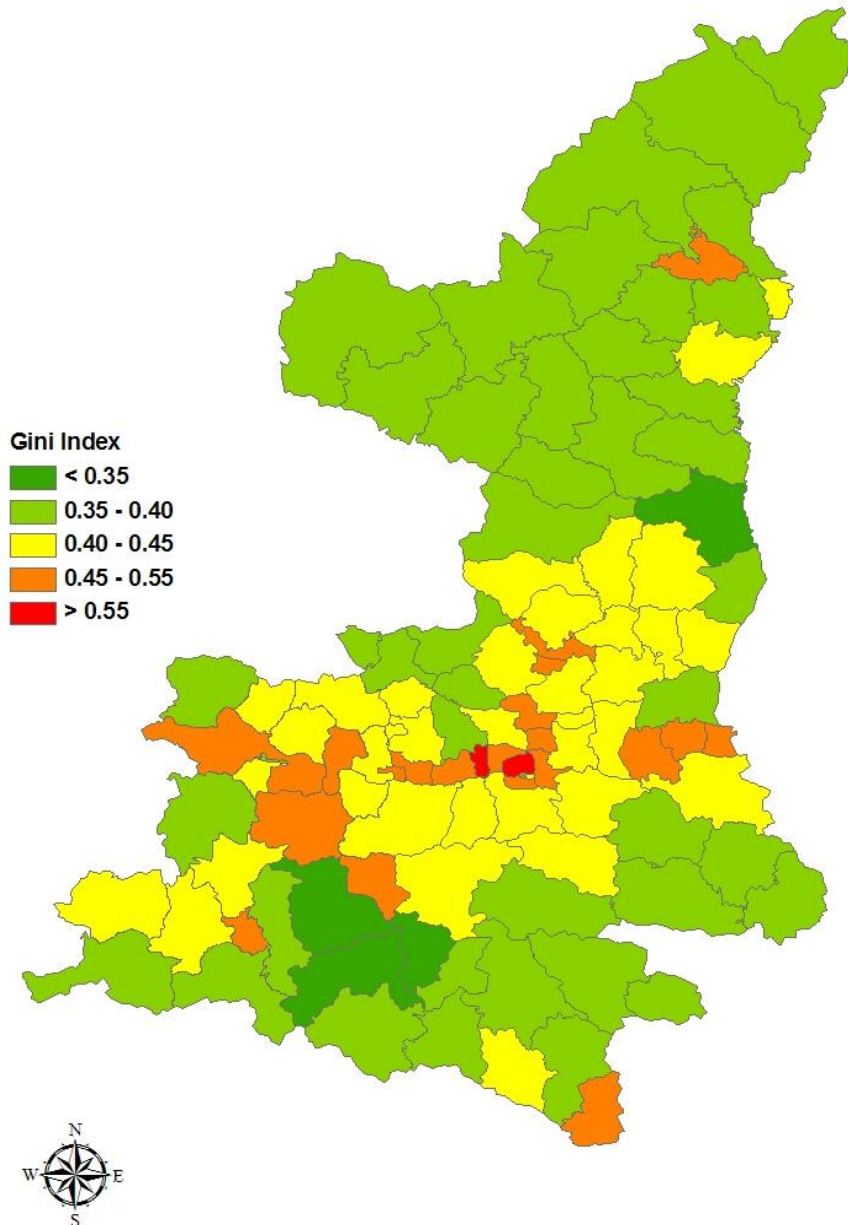

Map of Predicted Gini Coefficients (Administrative Level 3: County)

Gini coefficient is a measure of inequality of wealth distribution which ranges from 0 (perfect equality) to 1 (perfect inequality) with one person having all of the resources.