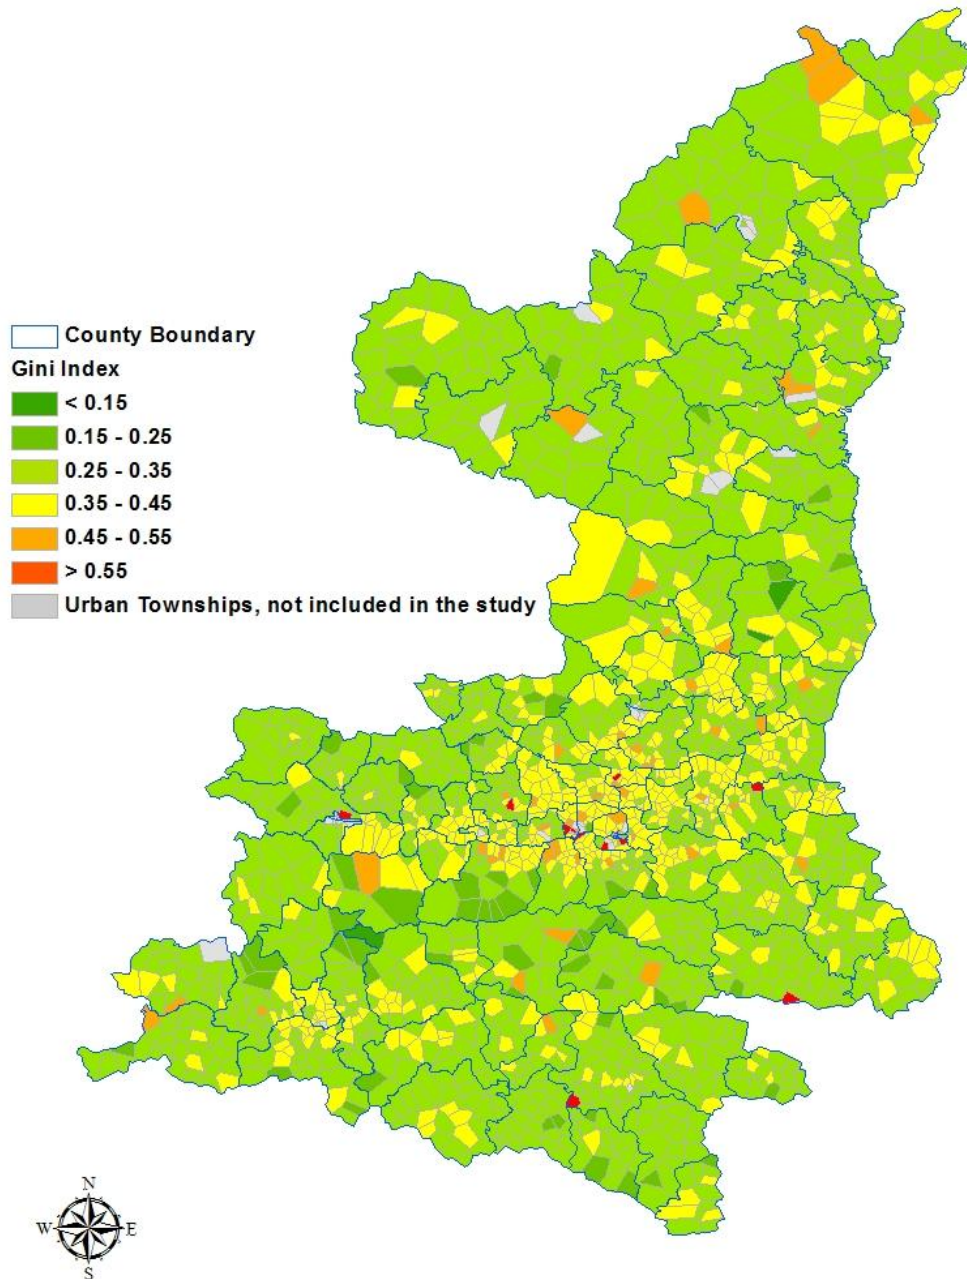

## Map of Predicted Gini Coefficients (Administrative Level 4: Township)

**Gini coefficient** is a measure of inequality of wealth distribution which ranges from 0 (perfect equality) to 1 (perfect inequality) with one person having all of the resources.